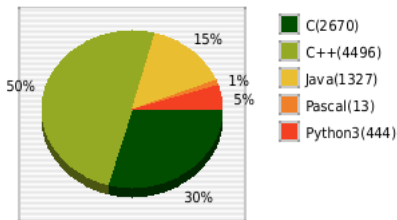

Powered by BOCA

All Runs by Problem

Powered by BOCA

Accepted Runs by Problem

Runs by Problem and Answer

Problems x Answers	NO - Compilation error	NO - Presentation error	NO - Prob/Lang/File name mismatch	NO - Runtime error	NO - Time limit exceeded	NO - Wrong answer	YES	Total
A	25 (2%)	100 (7%)	28 (2%)	26 (2%)	7 (1%)	420 (31%)	755 (55%)	1361
B	0	0	1 (2%)	4 (6%)	12 (19%)	44 (70%)	2 (3%)	63
C	7 (6%)	0	1 (1%)	3 (3%)	15 (13%)	31 (27%)	59 (51%)	116
D	36 (1%)	5 (0%)	6 (0%)	82 (2%)	2067 (52%)	1579 (40%)	206 (5%)	3981
E	3 (9%)	0	0	0	8 (24%)	19 (58%)	3 (9%)	33
F	2 (1%)	0	0	4 (1%)	7 (2%)	213 (73%)	66 (23%)	292
G	3 (2%)	0	0	8 (4%)	43 (24%)	64 (36%)	61 (34%)	179
H	13 (1%)	28 (2%)	14 (1%)	57 (4%)	6 (0%)	542 (41%)	664 (50%)	1324
I	6 (1%)	1 (0%)	2 (0%)	31 (4%)	291 (37%)	289 (37%)	169 (21%)	789
J	6 (2%)	0	0	19 (6%)	5 (2%)	290 (90%)	4 (1%)	324
K	2 (5%)	0	0	2 (5%)	0	34 (87%)	1 (3%)	39
L	5 (1%)	1 (0%)	0	11 (2%)	38 (8%)	156 (35%)	238 (53%)	449

Runs by Problem and Language

<u>Problems x Languages</u>	C	C++	Java	Pascal	Python3	Total
A	481 (35%)	544 (40%)	256 (19%)	4 (0%)	76 (6%)	1361
B	2 (3%)	56 (89%)	5 (8%)	0	0	63
C	9 (8%)	102 (88%)	5 (4%)	0	0	116
D	1364 (34%)	1800 (45%)	620 (16%)	1 (0%)	196 (5%)	3981
E	3 (9%)	30 (91%)	0	0	0	33
F	22 (8%)	253 (87%)	10 (3%)	0	7 (2%)	292
G	51 (28%)	114 (64%)	10 (6%)	0	4 (2%)	179
H	441 (33%)	544 (41%)	224 (17%)	8 (1%)	107 (8%)	1324
I	151 (19%)	515 (65%)	94 (12%)	0	29 (4%)	789
J	110 (34%)	152 (47%)	55 (17%)	0	7 (2%)	324
K	2 (5%)	37 (95%)	0	0	0	39
L	34 (8%)	349 (78%)	48 (11%)	0	18 (4%)	449

Runs by Language

<u>Languages</u>	Total	Accepted
C	2670	395 (15%)
C++	4496	1455 (32%)
Java	1327	268 (20%)
Pascal	13	4 (31%)
Python3	444	106 (24%)

Powered by

BOCA

All Runs by Language

Powered by

BOCA

Accepted Runs by Language