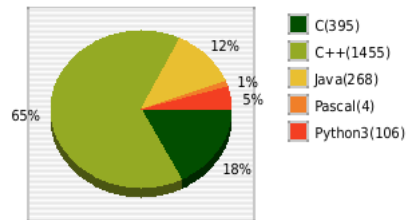

Runs by Language

<u>Languages</u>	Total	Accepted
C	2670	395 (15%)
C++	4496	1455 (32%)
Java	1327	268 (20%)
Pascal	13	4 (31%)
Python3	444	106 (24%)

Powered by

BOCA

All Runs by Language

Powered by

BOCA

Accepted Runs by Language