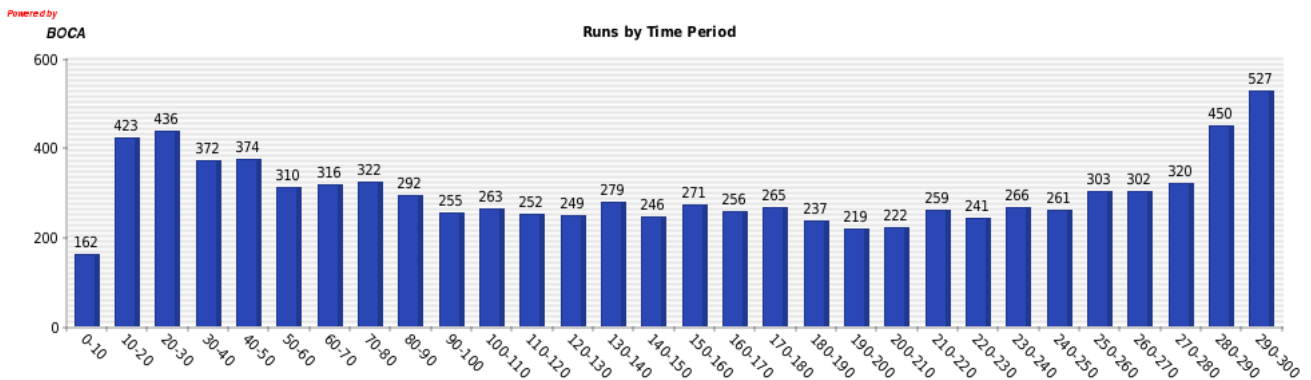

Runs by Time Period