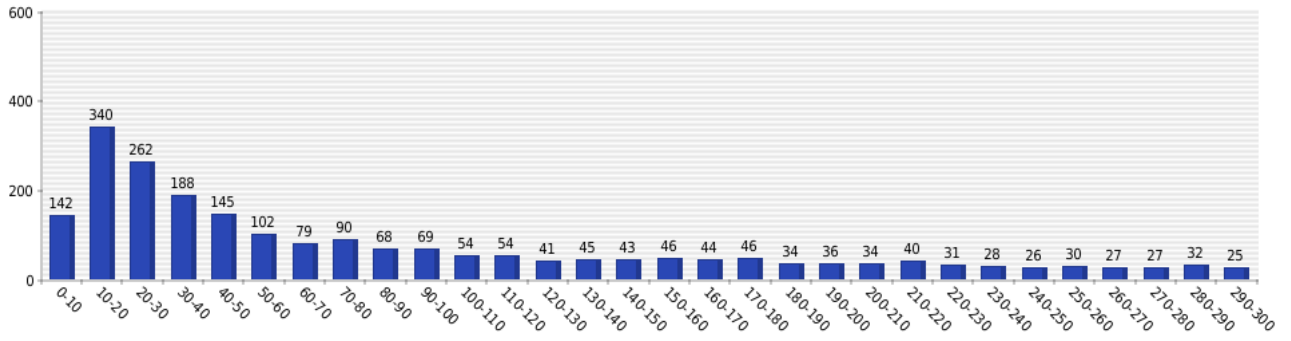

Powered by

BOCA

Accepted Runs by Time Period

Powered by BOCA boca-1.5.10. Copyright (c) 2003-2015 BOCA System (bocasystem@gmail.com). All rights reserved.