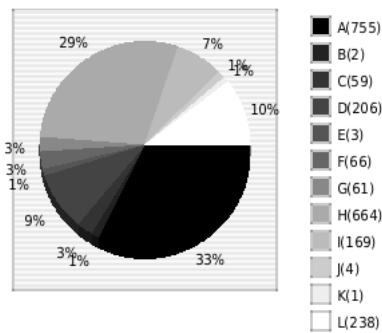

Statistics

Runs by Problem

Problems	Total	Accepted
A	1361	755 (55%)
B	63	2 (3%)
C	116	59 (51%)
D	3981	206 (5%)
E	33	3 (9%)
F	292	66 (23%)
G	179	61 (34%)
H	1324	664 (50%)
I	789	169 (21%)
J	324	4 (1%)
K	39	1 (3%)
L	449	238 (53%)

Powered by BOCA

All Runs by Problem

Powered by BOCA

Accepted Runs by Problem

Runs by Problem and Answer

Problems x Answers	NO - Compilation error	NO - Presentation error	NO - Prob/Lang/File name mismatch	NO - Runtime error	NO - Time limit exceeded	NO - Wrong answer	YES	Total
A	25 (2%)	100 (7%)	28 (2%)	26 (2%)	7 (1%)	420 (31%)	755 (55%)	1361
B	0	0	1 (2%)	4 (6%)	12 (19%)	44 (70%)	2 (3%)	63
C	7 (6%)	0	1 (1%)	3 (3%)	15 (13%)	31 (27%)	59 (51%)	116
D	36 (1%)	5 (0%)	6 (0%)	82 (2%)	2067 (52%)	1579 (40%)	206 (5%)	3981
E	3 (9%)	0	0	0	8 (24%)	19 (58%)	3 (9%)	33
F	2 (1%)	0	0	4 (1%)	7 (2%)	213 (73%)	66 (23%)	292
G	3 (2%)	0	0	8 (4%)	43 (24%)	64 (36%)	61 (34%)	179
H	13 (1%)	28 (2%)	14 (1%)	57 (4%)	6 (0%)	542 (41%)	664 (50%)	1324
I	6 (1%)	1 (0%)	2 (0%)	31 (4%)	291 (37%)	289 (37%)	169 (21%)	789
J	6 (2%)	0	0	19 (6%)	5 (2%)	290 (90%)	4 (1%)	324
K	2 (5%)	0	0	2 (5%)	0	34 (87%)	1 (3%)	39
L	5 (1%)	1 (0%)	0	11 (2%)	38 (8%)	156 (35%)	238 (53%)	449