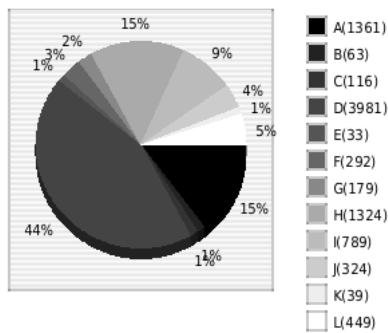

Statistics

Runs by Problem

Problems	Total	Accepted
A	1361	755 (55%)
B	63	2 (3%)
C	116	59 (51%)
D	3981	206 (5%)
E	33	3 (9%)
F	292	66 (23%)
G	179	61 (34%)
H	1324	664 (50%)
I	789	169 (21%)
J	324	4 (1%)
K	39	1 (3%)
L	449	238 (53%)

Powered by BOCA

All Runs by Problem

Powered by BOCA

Accepted Runs by Problem

Runs by Problem and Answer

Problems x Answers	NO - Compilation error	NO - Presentation error	NO - Prob/Lang/File name mismatch	NO - Runtime error	NO - Time limit exceeded	NO - Wrong answer	YES	Total
A	25 (2%)	100 (7%)	28 (2%)	26 (2%)	7 (1%)	420 (31%)	755 (55%)	1361
B	0	0	1 (2%)	4 (6%)	12 (19%)	44 (70%)	2 (3%)	63
C	7 (6%)	0	1 (1%)	3 (3%)	15 (13%)	31 (27%)	59 (51%)	116
D	36 (1%)	5 (0%)	6 (0%)	82 (2%)	2067 (52%)	1579 (40%)	206 (5%)	3981
E	3 (9%)	0	0	0	8 (24%)	19 (58%)	3 (9%)	33
F	2 (1%)	0	0	4 (1%)	7 (2%)	213 (73%)	66 (23%)	292
G	3 (2%)	0	0	8 (4%)	43 (24%)	64 (36%)	61 (34%)	179
H	13 (1%)	28 (2%)	14 (1%)	57 (4%)	6 (0%)	542 (41%)	664 (50%)	1324
I	6 (1%)	1 (0%)	2 (0%)	31 (4%)	291 (37%)	289 (37%)	169 (21%)	789
J	6 (2%)	0	0	19 (6%)	5 (2%)	290 (90%)	4 (1%)	324
K	2 (5%)	0	0	2 (5%)	0	34 (87%)	1 (3%)	39
L	5 (1%)	1 (0%)	0	11 (2%)	38 (8%)	156 (35%)	238 (53%)	449