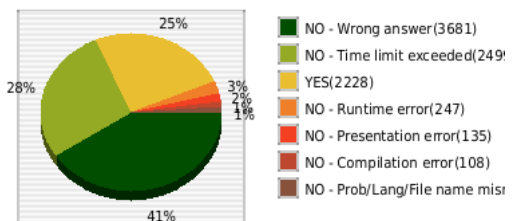

All Runs by Answer